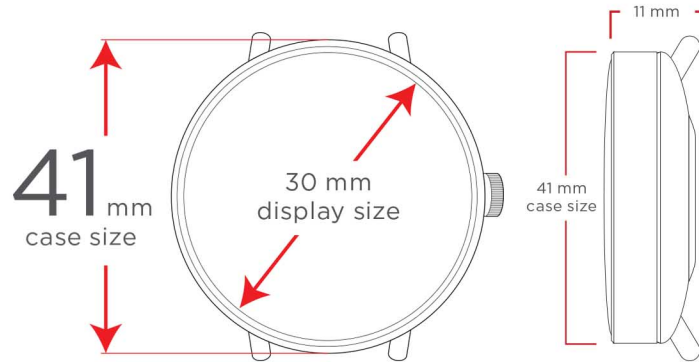

## Which size is right for you?

**Display Size:** 30 mm (1.19" full round AMOLED, 328 pixels per inch)  
**Case Size:** 41 mm

**Display Size:** 36 mm (1.39" full round AMOLED, 328 pixels per inch)  
**Case Size:** 46 mm

## INSTRUCTIONS

1. Print this page at 100%.  
Do not scale it!
2. Cut out the sample bands.
3. With the watch facing out, wrap  
the band around your wrist.
4. Lay the band flat on your wrist to  
best view the measurement.