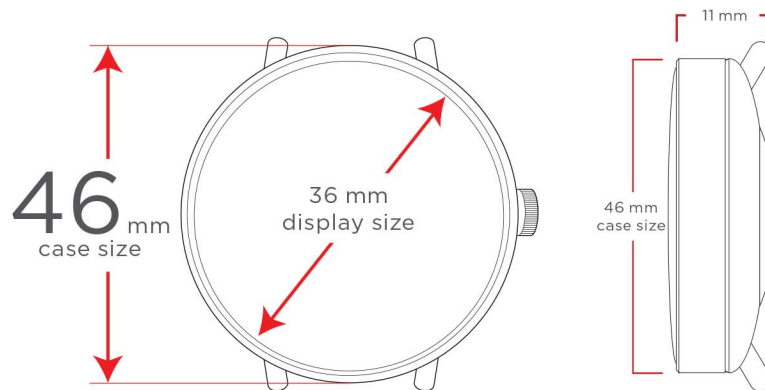

## Which size is right for you?

**Display Size:** 30 mm (1.19" full round AMOLED, 328 pixels per inch)  
**Case Size:** 41 mm

**Display Size:** 36 mm (1.39" full round AMOLED, 328 pixels per inch)  
**Case Size:** 46 mm

## INSTRUCTIONS

1. Print this page at 100%.  
Do not scale it!
2. Cut out the sample bands.
3. With the watch facing out, wrap  
the band around your wrist.
4. Lay the band flat on your wrist to  
best view the measurement.